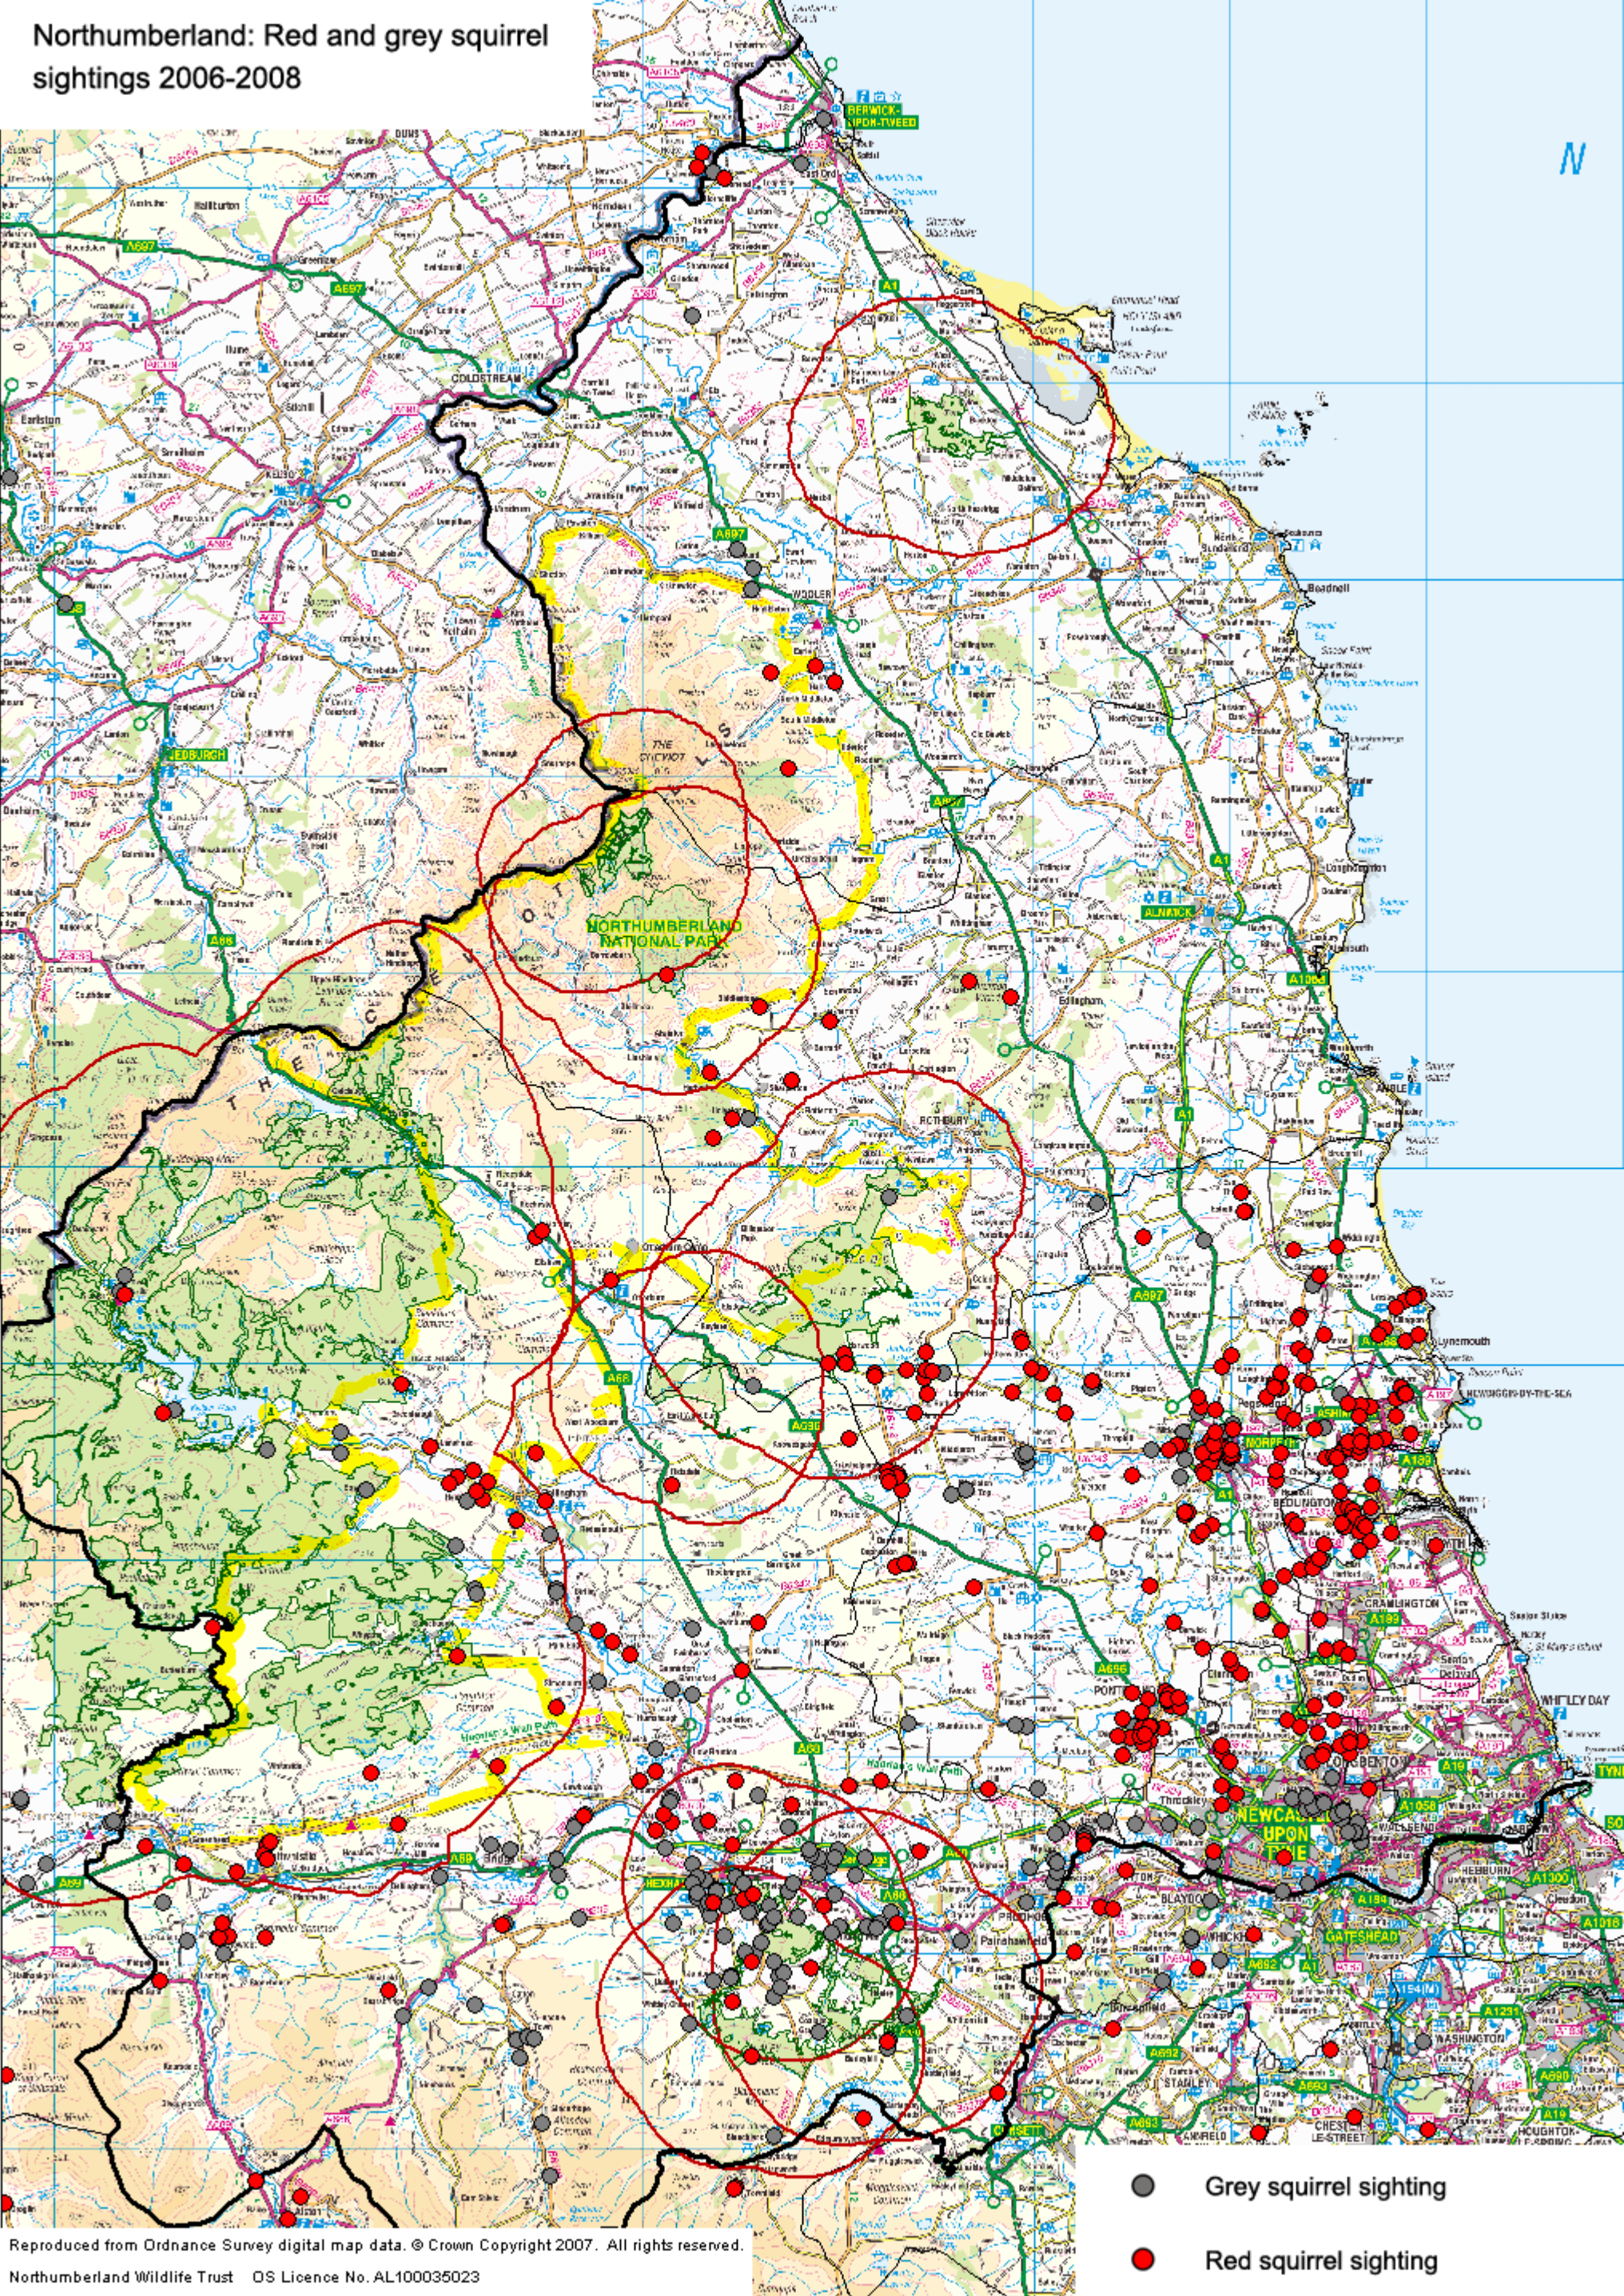

Northumberland: Red and grey squirrel sightings 2006-2008

Reproduced from Ordnance Survey digital map data. © Crown Copyright 2007. All rights reserved.