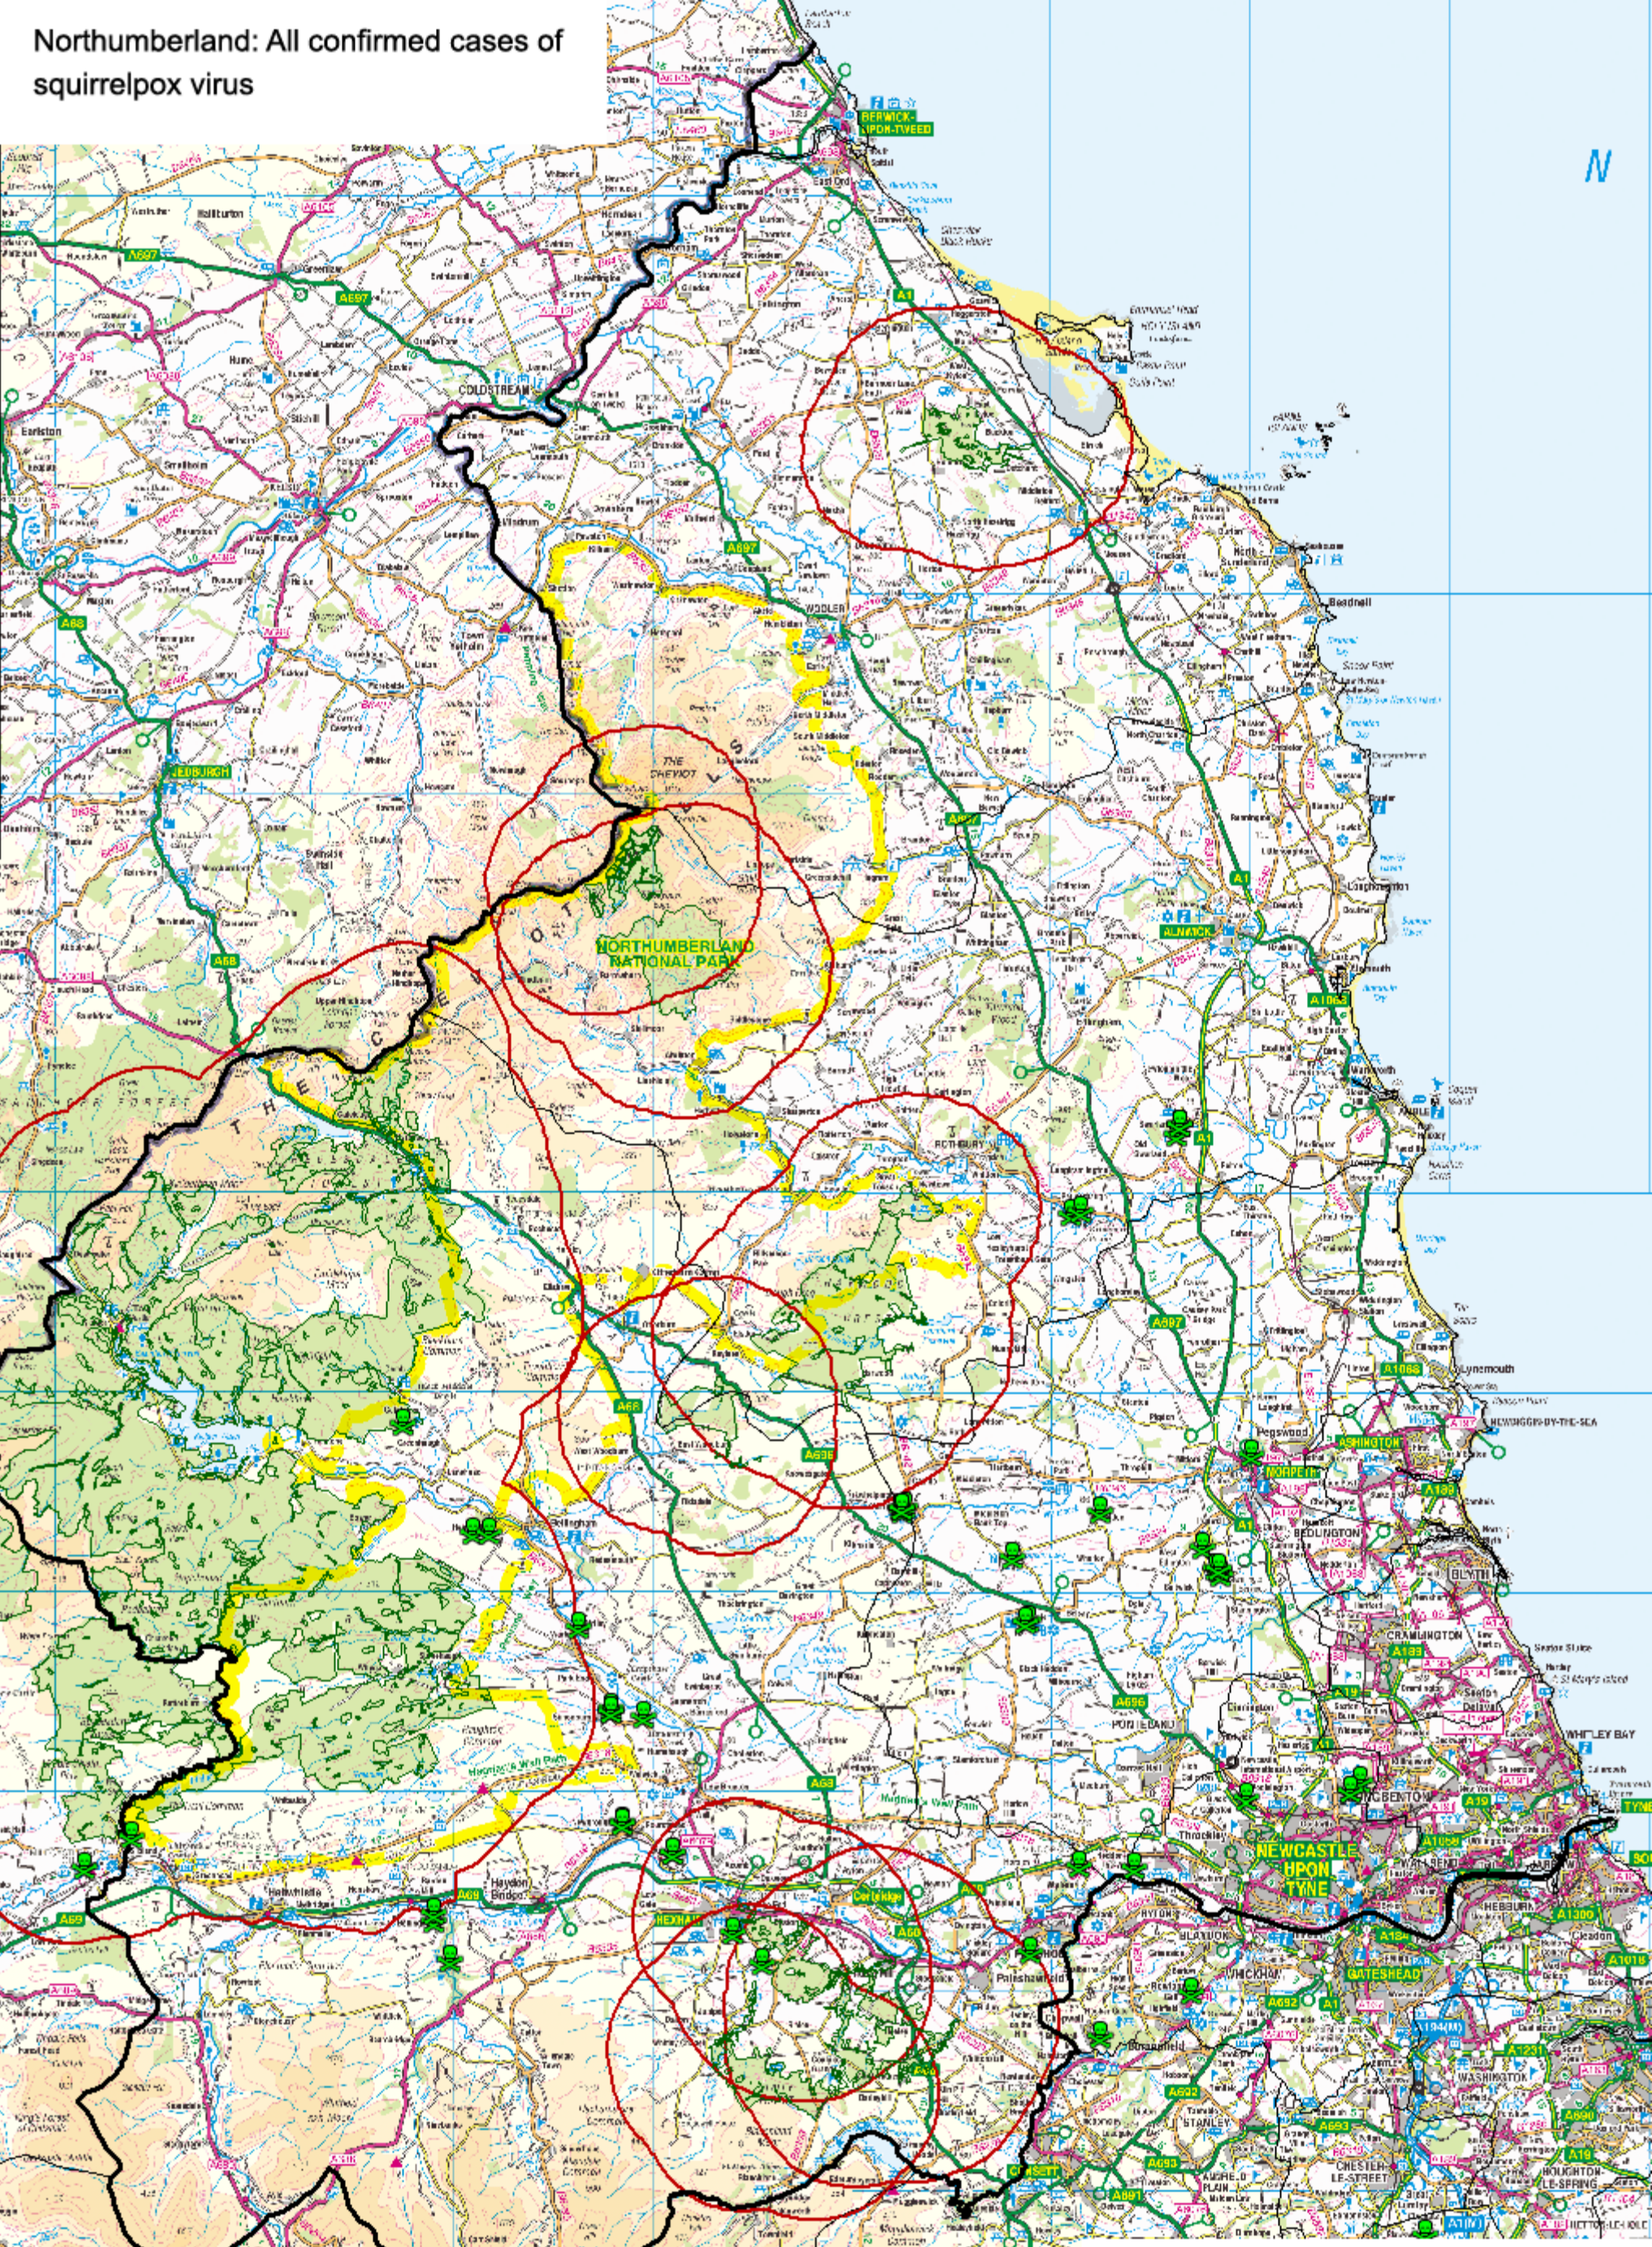

Northumberland: All confirmed cases of squirrelpox virus

Reproduced from Ordnance Survey digital map data. © Crown Copyright 2007. All rights reserved.

Northumberland Wildlife Trust OS Licence No. AL100035023

Confirmed case of squirrelpox virus